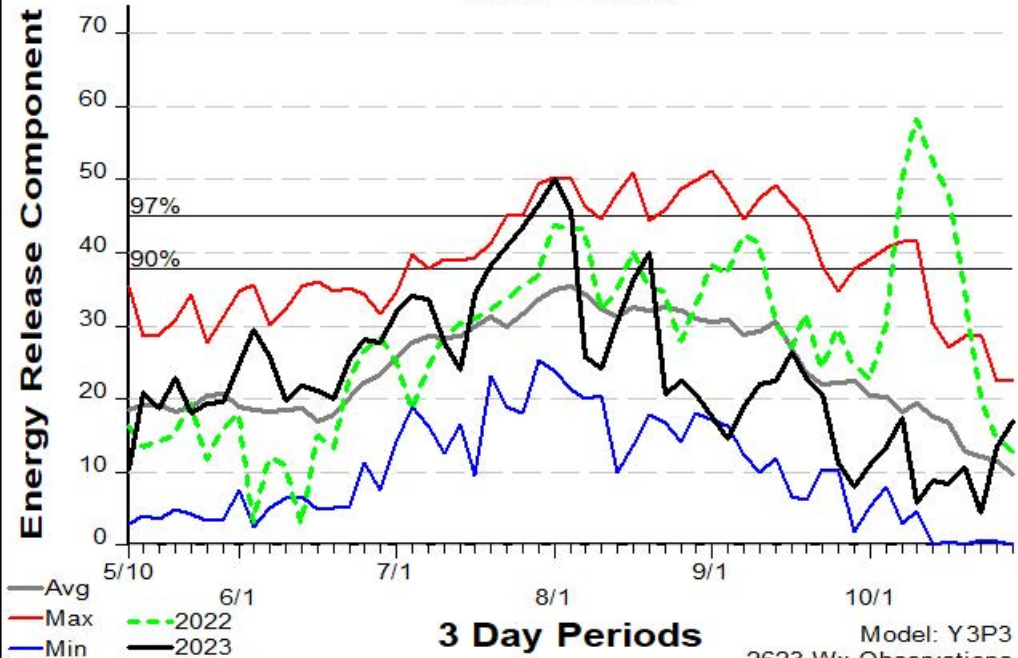

# 100204-PRIEST LAKE 2005 - 2019

— Avg  
— Max  
— Min  
- - - 2022  
— 2023

3 Day Periods

Model: Y3P3  
2623 Wx Observations

FF+5.0 build 20210317 11/07/2023-11:14